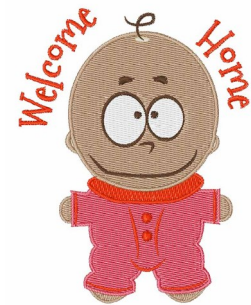

Name: Welcome Home Machine Embroidery Design

SKU: WD02-JLA002997D

Brand: Windmill Designs

Unique Colors: 13 (10 color Stops)

Unique Colors

| | Color Name (Color Code) | Manufacturer - Type |
|--|--|-----------------------------|
| | Super White (1001) [No Color Selected] | madeira - rayon |
| | Dusty Lilac (1263) [No Color Selected] | madeira - rayon |
| | Crocus (286) | Exquisite - Polyester 1000m |