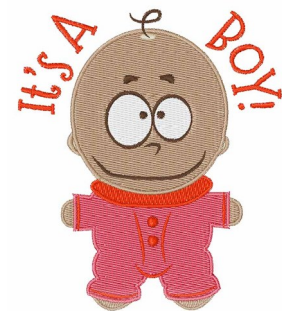

Name: A Boy Machine Embroidery Design

SKU: WD02-JLA002997C

Brand: Windmill Designs

Unique Colors: 13 (10 color Stops)

Unique Colors

	Color Name (Color Code)	Manufacturer - Type
	Super White (1001) [No Color Selected]	madeira - rayon
	Dusty Lilac (1263) [No Color Selected]	madeira - rayon
	Crocus (286)	Exquisite - Polyester 1000m

Complete Color Sequence

#		Color Name (Color Code)	Manufacturer - Type
1		Super White (1001) [No Color Selected]	madeira - rayon
2		Super White (1001) [No Color Selected]	madeira - rayon
3		Crocus (286)	Exquisite - Polyester 1000m