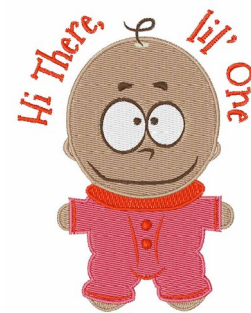

Name: Lil One Machine Embroidery Design

SKU: WD02-JLA002997B

Brand: Windmill Designs

Unique Colors: 13 (10 color Stops)

Unique Colors

	Color Name (Color Code)	Manufacturer - Type
	Super White (1001) [No Color Selected]	madeira - rayon
	Dusty Lilac (1263) [No Color Selected]	madeira - rayon
	Crocus (286)	Exquisite - Polyester 1000m