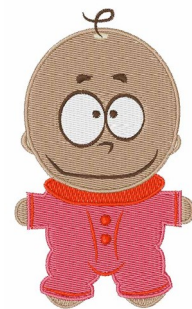

**Name:** Little Toddler Machine Embroidery Design

**SKU:** WD02-JLA002997A

**Brand:** Windmill Designs

**Unique Colors:** 13 (9 color Stops)

## Unique Colors

	<b>Color Name (Color Code)</b>	<b>Manufacturer - Type</b>
	Super White (1001) [No Color Selected]	madeira - rayon
	Dusty Lilac (1263) [No Color Selected]	madeira - rayon
	Crocus (286)	Exquisite - Polyester 1000m