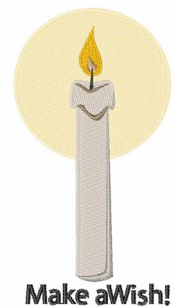

Name: Make A Wish Machine Embroidery Design

SKU: WD02-JLA002996B

Brand: Windmill Designs

Unique Colors: 13 (7 color Stops)

Unique Colors

	Color Name (Color Code)	Manufacturer - Type
	Super White (1001) [No Color Selected]	madeira - rayon
	Dusty Lilac (1263) [No Color Selected]	madeira - rayon
	Crocus (286)	Exquisite - Polyester 1000m

Complete Color Sequence

#		Color Name (Color Code)	Manufacturer - Type
1		Super White (1001) [No Color Selected]	madeira - rayon
2		Super White (1001) [No Color Selected]	madeira - rayon
3		Crocus (286)	Exquisite - Polyester 1000m