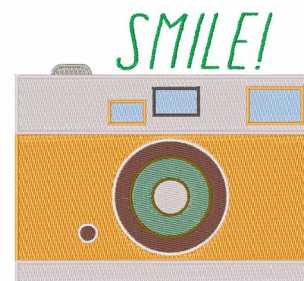

Name: Smile Camera Machine Embroidery Design

SKU: WD02-JLA002994D

Brand: Windmill Designs

Unique Colors: 13 (13 color Stops)

Unique Colors

	Color Name (Color Code)	Manufacturer - Type
	Super White (1001) [No Color Selected]	madeira - rayon
	Dusty Lilac (1263) [No Color Selected]	madeira - rayon
	Crocus (286)	Exquisite - Polyester 1000m