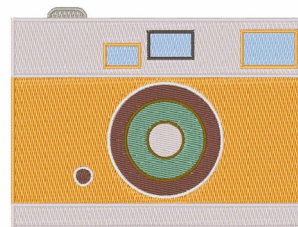

Name: Photograph Camera Machine Embroidery Design

SKU: WD02-JLA002994A

Brand: Windmill Designs

Unique Colors: 13 (12 color Stops)

Unique Colors

	Color Name (Color Code)	Manufacturer - Type
	Super White (1001) [No Color Selected]	madeira - rayon
	Dusty Lilac (1263) [No Color Selected]	madeira - rayon
	Crocus (286)	Exquisite - Polyester 1000m

Complete Color Sequence

#		Color Name (Color Code)	Manufacturer - Type
1		Super White (1001) [No Color Selected]	madeira - rayon
2		Super White (1001) [No Color Selected]	madeira - rayon
3		Crocus (286)	Exquisite - Polyester 1000m