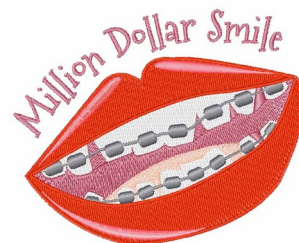

Name: Million Dollar Smile Machine Embroidery Design

SKU: WD02-JLA002988D

Brand: Windmill Designs

Unique Colors: 13 (7 color Stops)

Unique Colors

	Color Name (Color Code)	Manufacturer - Type
	Super White (1001) [No Color Selected]	madeira - rayon
	Dusty Lilac (1263) [No Color Selected]	madeira - rayon
	Crocus (286)	Exquisite - Polyester 1000m