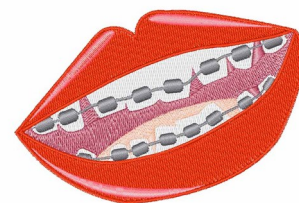

**Name:** Braces Teeth Machine Embroidery Design

**SKU:** WD02-JLA002988A

**Brand:** Windmill Designs

**Unique Colors:** 13 (6 color Stops)

## Unique Colors

	<b>Color Name (Color Code)</b>	<b>Manufacturer - Type</b>
	Super White (1001) [No Color Selected]	madeira - rayon
	Dusty Lilac (1263) [No Color Selected]	madeira - rayon
	Crocus (286)	Exquisite - Polyester 1000m

# Complete Color Sequence

#		Color Name (Color Code)	Manufacturer - Type
1		Super White (1001) [No Color Selected]	madeira - rayon
2		Super White (1001) [No Color Selected]	madeira - rayon
3		Crocus (286)	Exquisite - Polyester 1000m