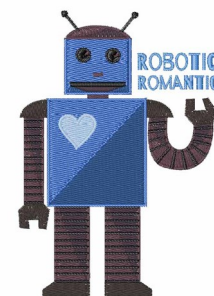

**Name:** Robotic Romantic Machine Embroidery Design

**SKU:** WD02-JLA002987D

**Brand:** Windmill Designs

**Unique Colors:** 13 (12 color Stops)