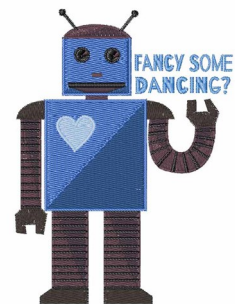

**Name:** Fancy Dancing Machine Embroidery Design

**SKU:** WD02-JLA002987C

**Brand:** Windmill Designs

**Unique Colors:** 13 (12 color Stops)