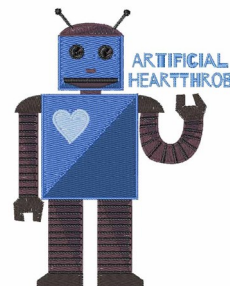

Name: Artificial Heartthrob Machine Embroidery Design

SKU: WD02-JLA002987A

Brand: Windmill Designs

Unique Colors: 13 (12 color Stops)

Unique Colors

	Color Name (Color Code)	Manufacturer - Type
	Super White (1001) [No Color Selected]	madeira - rayon
	Dusty Lilac (1263) [No Color Selected]	madeira - rayon
	Crocus (286)	Exquisite - Polyester 1000m