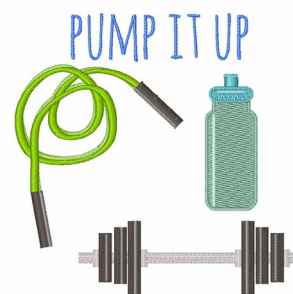

Name: Pump It Up Machine Embroidery Design

SKU: WD02-JLA002979C

Brand: Windmill Designs

Unique Colors: 13 (13 color Stops)

Unique Colors

	Color Name (Color Code)	Manufacturer - Type
	Super White (1001) [No Color Selected]	madeira - rayon
	Dusty Lilac (1263) [No Color Selected]	madeira - rayon
	Crocus (286)	Exquisite - Polyester 1000m