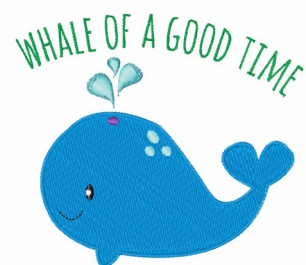

Name: Whale Time Machine Embroidery Design

SKU: WD02-JLA002976D

Brand: Windmill Designs

Unique Colors: 13 (7 color Stops)

Unique Colors

| | Color Name (Color Code) | Manufacturer - Type |
|--|--|-----------------------------|
|  | Super White (1001) [No Color Selected] | madeira - rayon |
|  | Dusty Lilac (1263) [No Color Selected] | madeira - rayon |
|  | Crocus (286) | Exquisite - Polyester 1000m |