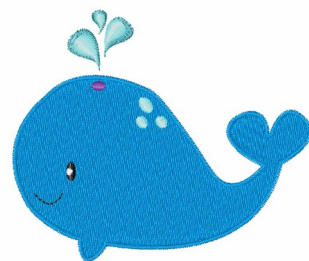

Name: Whale

SKU: WD02-JLA002976A

Brand: Windmill Designs

Unique Colors: 13 (6 color Stops)

Unique Colors

	Color Name (Color Code)	Manufacturer - Type
	Super White (1001) [No Color Selected]	madeira - rayon
	Dusty Lilac (1263) [No Color Selected]	madeira - rayon
	Crocus (286)	Exquisite - Polyester 1000m