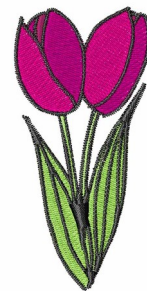

Name: Tulip Flowers

SKU: WD02-JLA002972B

Brand: Windmill Designs

Unique Colors: 13 (5 color Stops)

Unique Colors

	Color Name (Color Code)	Manufacturer - Type
	Super White (1001) [No Color Selected]	madeira - rayon
	Dusty Lilac (1263) [No Color Selected]	madeira - rayon
	Crocus (286)	Exquisite - Polyester 1000m

Complete Color Sequence

#		Color Name (Color Code)	Manufacturer - Type
1		Super White (1001) [No Color Selected]	madeira - rayon
2		Super White (1001) [No Color Selected]	madeira - rayon
3		Crocus (286)	Exquisite - Polyester 1000m