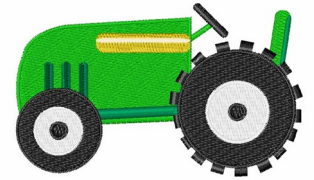

**Name:** Tractor Tough

Tractor Tough

**SKU:** WD02-JLA002971D

**Brand:** Windmill Designs

**Unique Colors:** 13 (8 color Stops)

## Unique Colors

	<b>Color Name (Color Code)</b>	<b>Manufacturer - Type</b>
	Super White (1001) [No Color Selected]	madeira - rayon
	Dusty Lilac (1263) [No Color Selected]	madeira - rayon
	Crocus (286)	Exquisite - Polyester 1000m