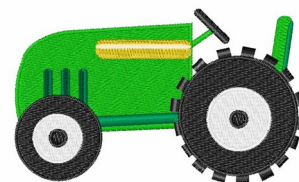

Name: Harvest Season Machine Embroidery Design

SKU: WD02-JLA002971C

Brand: Windmill Designs

Unique Colors: 13 (8 color Stops)

Harvest Season

Unique Colors

	Color Name (Color Code)	Manufacturer - Type
	Super White (1001) [No Color Selected]	madeira - rayon
	Dusty Lilac (1263) [No Color Selected]	madeira - rayon
	Crocus (286)	Exquisite - Polyester 1000m

Complete Color Sequence

#		Color Name (Color Code)	Manufacturer - Type
1		Super White (1001) [No Color Selected]	madeira - rayon
2		Super White (1001) [No Color Selected]	madeira - rayon
3		Crocus (286)	Exquisite - Polyester 1000m