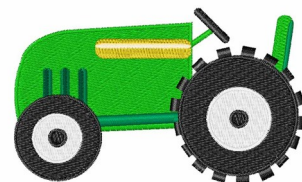

Name: Farming for Life

farming for life

SKU: WD02-JLA002971B

Brand: Windmill Designs

Unique Colors: 13 (8 color Stops)

Unique Colors

	Color Name (Color Code)	Manufacturer - Type
	Super White (1001) [No Color Selected]	madeira - rayon
	Dusty Lilac (1263) [No Color Selected]	madeira - rayon
	Crocus (286)	Exquisite - Polyester 1000m

Complete Color Sequence

#		Color Name (Color Code)	Manufacturer - Type
1		Super White (1001) [No Color Selected]	madeira - rayon
2		Super White (1001) [No Color Selected]	madeira - rayon
3		Crocus (286)	Exquisite - Polyester 1000m