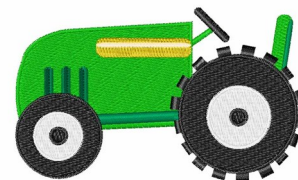

Name: Farming Tractor

SKU: WD02-JLA002971A

Brand: Windmill Designs

Unique Colors: 13 (8 color Stops)

Unique Colors

	Color Name (Color Code)	Manufacturer - Type
	Super White (1001) [No Color Selected]	madeira - rayon
	Dusty Lilac (1263) [No Color Selected]	madeira - rayon
	Crocus (286)	Exquisite - Polyester 1000m

Complete Color Sequence

#		Color Name (Color Code)	Manufacturer - Type
1		Super White (1001) [No Color Selected]	madeira - rayon
2		Super White (1001) [No Color Selected]	madeira - rayon
3		Crocus (286)	Exquisite - Polyester 1000m