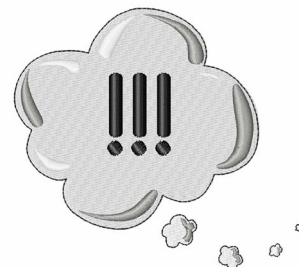

Name: Exclamation Bubble

SKU: WD02-JLA002969C

Brand: Windmill Designs

Unique Colors: 13 (5 color Stops)

Unique Colors

	Color Name (Color Code)	Manufacturer - Type
	Super White (1001) [No Color Selected]	madeira - rayon
	Dusty Lilac (1263) [No Color Selected]	madeira - rayon
	Crocus (286)	Exquisite - Polyester 1000m

Complete Color Sequence

#		Color Name (Color Code)	Manufacturer - Type
1		Super White (1001) [No Color Selected]	madeira - rayon
2		Super White (1001) [No Color Selected]	madeira - rayon
3		Crocus (286)	Exquisite - Polyester 1000m