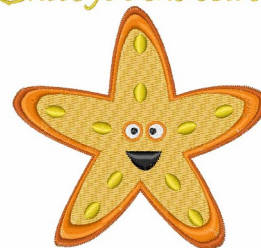

**Name:** Shoot for Stars Machine Embroidery Design

**SKU:** WD02-JLA002961B

**Brand:** Windmill Designs

**Unique Colors:** 13 (8 color Stops)

*Shoot for the stars*