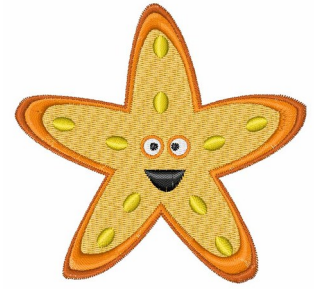

Name: Star Fish

SKU: WD02-JLA002961A

Brand: Windmill Designs

Unique Colors: 13 (7 color Stops)

Unique Colors

	Color Name (Color Code)	Manufacturer - Type
	Super White (1001) [No Color Selected]	madeira - rayon
	Dusty Lilac (1263) [No Color Selected]	madeira - rayon
	Crocus (286)	Exquisite - Polyester 1000m

Complete Color Sequence

#		Color Name (Color Code)	Manufacturer - Type
1		Super White (1001) [No Color Selected]	madeira - rayon
2		Super White (1001) [No Color Selected]	madeira - rayon
3		Crocus (286)	Exquisite - Polyester 1000m