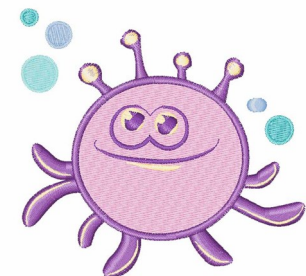

Name: Water Creature Machine Embroidery Design

SKU: WD02-JLA002960A

Brand: Windmill Designs

Unique Colors: 13 (7 color Stops)

Unique Colors

	Color Name (Color Code)	Manufacturer - Type
	Super White (1001) [No Color Selected]	madeira - rayon
	Dusty Lilac (1263) [No Color Selected]	madeira - rayon
	Crocus (286)	Exquisite - Polyester 1000m

Complete Color Sequence

#		Color Name (Color Code)	Manufacturer - Type
1		Super White (1001) [No Color Selected]	madeira - rayon
2		Super White (1001) [No Color Selected]	madeira - rayon
3		Crocus (286)	Exquisite - Polyester 1000m