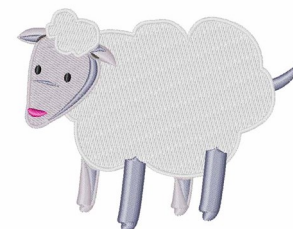

Name: Sheep Machine Embroidery Design

SKU: WD02-JLA002951A

Brand: Windmill Designs

Unique Colors: 13 (10 color Stops)

Unique Colors

	Color Name (Color Code)	Manufacturer - Type
	Super White (1001) [No Color Selected]	madeira - rayon
	Dusty Lilac (1263) [No Color Selected]	madeira - rayon
	Crocus (286)	Exquisite - Polyester 1000m

Complete Color Sequence

#		Color Name (Color Code)	Manufacturer - Type
1		Super White (1001) [No Color Selected]	madeira - rayon
2		Super White (1001) [No Color Selected]	madeira - rayon
3		Crocus (286)	Exquisite - Polyester 1000m