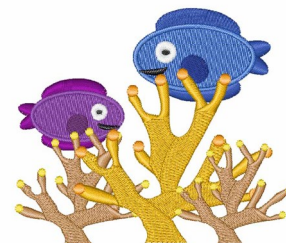

Name: Fish Coral Machine Embroidery Design

SKU: WD02-JLA002950A

Brand: Windmill Designs

Unique Colors: 13 (16 color Stops)

Unique Colors

	Color Name (Color Code)	Manufacturer - Type
	Super White (1001) [No Color Selected]	madeira - rayon
	Dusty Lilac (1263) [No Color Selected]	madeira - rayon
	Crocus (286)	Exquisite - Polyester 1000m

Complete Color Sequence

#		Color Name (Color Code)	Manufacturer - Type
1		Super White (1001) [No Color Selected]	madeira - rayon
2		Super White (1001) [No Color Selected]	madeira - rayon
3		Crocus (286)	Exquisite - Polyester 1000m