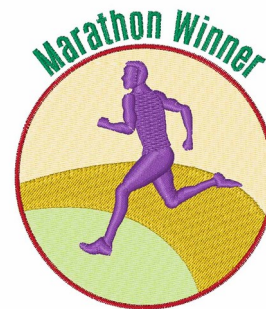

Name: Marathon Winner Machine Embroidery Design

SKU: WD02-JLA002948D

Brand: Windmill Designs

Unique Colors: 13 (6 color Stops)

Unique Colors

	Color Name (Color Code)	Manufacturer - Type
	Super White (1001) [No Color Selected]	madeira - rayon
	Dusty Lilac (1263) [No Color Selected]	madeira - rayon
	Crocus (286)	Exquisite - Polyester 1000m