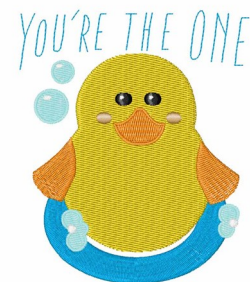

Name: Youe The One

SKU: WD02-JLA002947B

Brand: Windmill Designs

Unique Colors: 13 (8 color Stops)

Unique Colors

	Color Name (Color Code)	Manufacturer - Type
	Super White (1001) [No Color Selected]	madeira - rayon
	Dusty Lilac (1263) [No Color Selected]	madeira - rayon
	Crocus (286)	Exquisite - Polyester 1000m