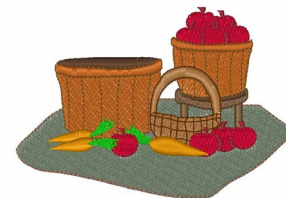

Name: Bushels of Apples Machine Embroidery Design

SKU: WD02-JLA002938B

Brand: Windmill Designs

Unique Colors: 13 (18 color Stops)

Unique Colors

	Color Name (Color Code)	Manufacturer - Type
	Super White (1001) [No Color Selected]	madeira - rayon
	Dusty Lilac (1263) [No Color Selected]	madeira - rayon
	Crocus (286)	Exquisite - Polyester 1000m