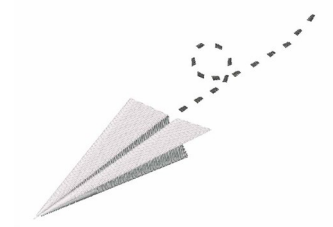

Name: Paper Airplane

SKU: WD02-JLA002930A

Brand: Windmill Designs

Unique Colors: 13 (3 color Stops)

Unique Colors

	Color Name (Color Code)	Manufacturer - Type
	Super White (1001) [No Color Selected]	madeira - rayon
	Dusty Lilac (1263) [No Color Selected]	madeira - rayon
	Crocus (286)	Exquisite - Polyester 1000m

Complete Color Sequence

#		Color Name (Color Code)	Manufacturer - Type
1		Super White (1001) [No Color Selected]	madeira - rayon
2		Super White (1001) [No Color Selected]	madeira - rayon
3		Crocus (286)	Exquisite - Polyester 1000m