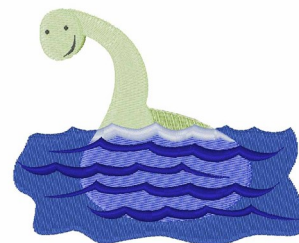

Name: Loch Ness Monster Machine Embroidery Design

SKU: WD02-JLA002921A

Brand: Windmill Designs

Unique Colors: 13 (7 color Stops)

Unique Colors

	Color Name (Color Code)	Manufacturer - Type
	Super White (1001) [No Color Selected]	madeira - rayon
	Dusty Lilac (1263) [No Color Selected]	madeira - rayon
	Crocus (286)	Exquisite - Polyester 1000m

Complete Color Sequence

#		Color Name (Color Code)	Manufacturer - Type
1		Super White (1001) [No Color Selected]	madeira - rayon
2		Super White (1001) [No Color Selected]	madeira - rayon
3		Crocus (286)	Exquisite - Polyester 1000m