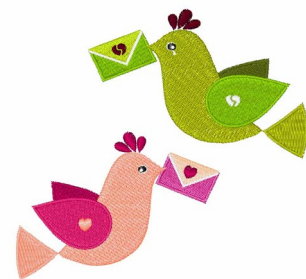

Name: Mail Birds Machine Embroidery Design

SKU: WD02-JLA002907B

Brand: Windmill Designs

Unique Colors: 13 (19 color Stops)

Unique Colors

	Color Name (Color Code)	Manufacturer - Type
	Super White (1001) [No Color Selected]	madeira - rayon
	Dusty Lilac (1263) [No Color Selected]	madeira - rayon
	Crocus (286)	Exquisite - Polyester 1000m