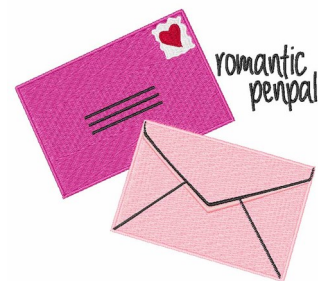

Name: Romantic Penpal Machine Embroidery Design

SKU: WD02-JLA002906C

Brand: Windmill Designs

Unique Colors: 13 (6 color Stops)

Unique Colors

	Color Name (Color Code)	Manufacturer - Type
	Super White (1001) [No Color Selected]	madeira - rayon
	Dusty Lilac (1263) [No Color Selected]	madeira - rayon
	Crocus (286)	Exquisite - Polyester 1000m