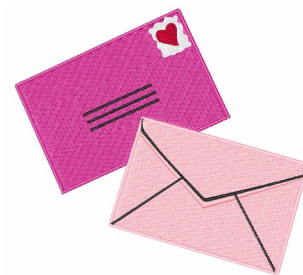

Name: Love Letter Machine Embroidery Design

SKU: WD02-JLA002906A

Brand: Windmill Designs

Unique Colors: 13 (6 color Stops)

Unique Colors

	Color Name (Color Code)	Manufacturer - Type
	Super White (1001) [No Color Selected]	madeira - rayon
	Dusty Lilac (1263) [No Color Selected]	madeira - rayon
	Crocus (286)	Exquisite - Polyester 1000m

Complete Color Sequence

#		Color Name (Color Code)	Manufacturer - Type
1		Super White (1001) [No Color Selected]	madeira - rayon
2		Super White (1001) [No Color Selected]	madeira - rayon
3		Crocus (286)	Exquisite - Polyester 1000m