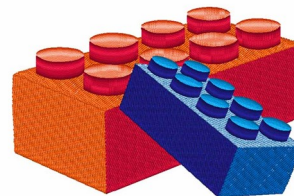

Name: Lego Blocks Machine Embroidery Design

SKU: WD02-JLA002903A

Brand: Windmill Designs

Unique Colors: 13 (10 color Stops)

Unique Colors

	Color Name (Color Code)	Manufacturer - Type
	Super White (1001) [No Color Selected]	madeira - rayon
	Dusty Lilac (1263) [No Color Selected]	madeira - rayon
	Crocus (286)	Exquisite - Polyester 1000m

Complete Color Sequence

#		Color Name (Color Code)	Manufacturer - Type
1		Super White (1001) [No Color Selected]	madeira - rayon
2		Super White (1001) [No Color Selected]	madeira - rayon
3		Crocus (286)	Exquisite - Polyester 1000m