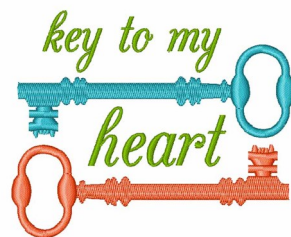

Name: Key To Heart Machine Embroidery Design

SKU: WD02-JLA002899B

Brand: Windmill Designs

Unique Colors: 13 (3 color Stops)

Unique Colors

	Color Name (Color Code)	Manufacturer - Type
	Super White (1001) [No Color Selected]	madeira - rayon
	Dusty Lilac (1263) [No Color Selected]	madeira - rayon
	Crocus (286)	Exquisite - Polyester 1000m