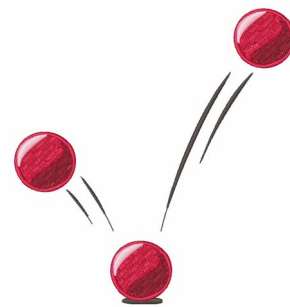

**Name:** Ball Bounce Machine Embroidery Design

**SKU:** WD02-JLA002897A

**Brand:** Windmill Designs

**Unique Colors:** 13 (4 color Stops)

## Unique Colors

	<b>Color Name (Color Code)</b>	<b>Manufacturer - Type</b>
	Super White (1001) [No Color Selected]	madeira - rayon
	Dusty Lilac (1263) [No Color Selected]	madeira - rayon
	Crocus (286)	Exquisite - Polyester 1000m

# Complete Color Sequence

#		Color Name (Color Code)	Manufacturer - Type
1		Super White (1001) [No Color Selected]	madeira - rayon
2		Super White (1001) [No Color Selected]	madeira - rayon
3		Crocus (286)	Exquisite - Polyester 1000m