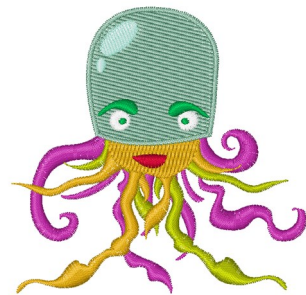

Name: Jelly Fish Machine Embroidery Design

SKU: WD02-JLA002894B

Brand: Windmill Designs

Unique Colors: 13 (10 color Stops)

Unique Colors

	Color Name (Color Code)	Manufacturer - Type
	Super White (1001) [No Color Selected]	madeira - rayon
	Dusty Lilac (1263) [No Color Selected]	madeira - rayon
	Crocus (286)	Exquisite - Polyester 1000m

Complete Color Sequence

#		Color Name (Color Code)	Manufacturer - Type
1		Super White (1001) [No Color Selected]	madeira - rayon
2		Super White (1001) [No Color Selected]	madeira - rayon
3		Crocus (286)	Exquisite - Polyester 1000m