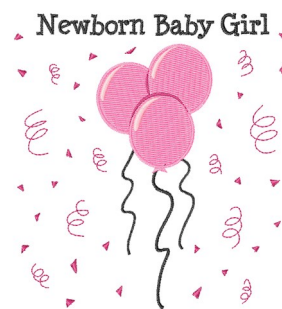

Name: Baby Girl Machine Embroidery Design

SKU: WD02-JLA002892D

Brand: Windmill Designs

Unique Colors: 13 (6 color Stops)

Unique Colors

	Color Name (Color Code)	Manufacturer - Type
	Super White (1001) [No Color Selected]	madeira - rayon
	Dusty Lilac (1263) [No Color Selected]	madeira - rayon
	Crocus (286)	Exquisite - Polyester 1000m