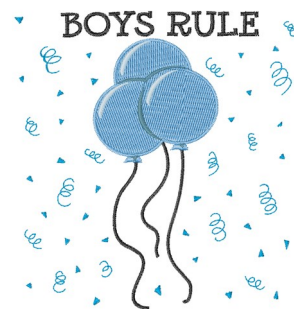

**Name:** Boys Rule Machine Embroidery Design

**SKU:** WD02-JLA002891B

**Brand:** Windmill Designs

**Unique Colors:** 13 (6 color Stops)