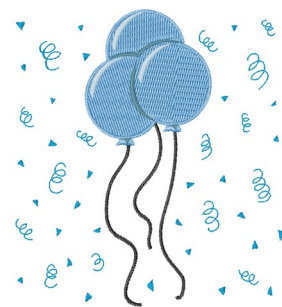

**Name:** Baby Balloons Machine Embroidery Design

**SKU:** WD02-JLA002891A

**Brand:** Windmill Designs

**Unique Colors:** 13 (6 color Stops)

## Unique Colors

	<b>Color Name (Color Code)</b>	<b>Manufacturer - Type</b>
	Super White (1001) [No Color Selected]	madeira - rayon
	Dusty Lilac (1263) [No Color Selected]	madeira - rayon
	Crocus (286)	Exquisite - Polyester 1000m

# Complete Color Sequence

#		Color Name (Color Code)	Manufacturer - Type
1		Super White (1001) [No Color Selected]	madeira - rayon
2		Super White (1001) [No Color Selected]	madeira - rayon
3		Crocus (286)	Exquisite - Polyester 1000m