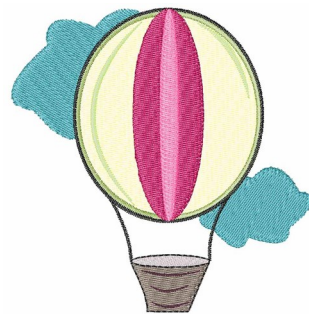

Name: Balloon Machine Embroidery Design

SKU: WD02-JLA002887D

Brand: Windmill Designs

Unique Colors: 13 (11 color Stops)

Unique Colors

	Color Name (Color Code)	Manufacturer - Type
	Super White (1001) [No Color Selected]	madeira - rayon
	Dusty Lilac (1263) [No Color Selected]	madeira - rayon
	Crocus (286)	Exquisite - Polyester 1000m

Complete Color Sequence

#		Color Name (Color Code)	Manufacturer - Type
1		Super White (1001) [No Color Selected]	madeira - rayon
2		Super White (1001) [No Color Selected]	madeira - rayon
3		Crocus (286)	Exquisite - Polyester 1000m