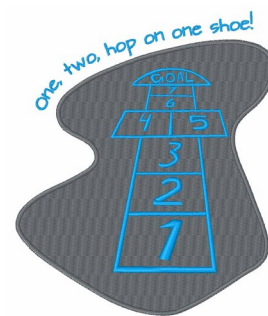

**Name:** One Hop Machine Embroidery Design

**SKU:** WD02-JLA002885C

**Brand:** Windmill Designs

**Unique Colors:** 13 (2 color Stops)