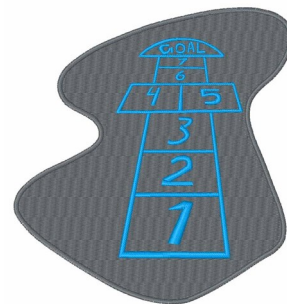

**Name:** Hopscotch Machine Embroidery Design

**SKU:** WD02-JLA002885A

**Brand:** Windmill Designs

**Unique Colors:** 13 (2 color Stops)

## Unique Colors

	<b>Color Name (Color Code)</b>	<b>Manufacturer - Type</b>
	Super White (1001) [No Color Selected]	madeira - rayon
	Dusty Lilac (1263) [No Color Selected]	madeira - rayon
	Crocus (286)	Exquisite - Polyester 1000m

# Complete Color Sequence

#		Color Name (Color Code)	Manufacturer - Type
1		Super White (1001) [No Color Selected]	madeira - rayon
2		Super White (1001) [No Color Selected]	madeira - rayon
3		Crocus (286)	Exquisite - Polyester 1000m