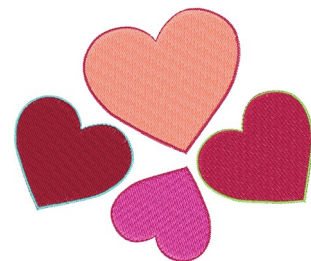

Name: Valentine Hearts Machine Embroidery Design

SKU: WD02-JLA002879A

Brand: Windmill Designs

Unique Colors: 13 (6 color Stops)

Unique Colors

	Color Name (Color Code)	Manufacturer - Type
	Super White (1001) [No Color Selected]	madeira - rayon
	Dusty Lilac (1263) [No Color Selected]	madeira - rayon
	Crocus (286)	Exquisite - Polyester 1000m

Complete Color Sequence

#		Color Name (Color Code)	Manufacturer - Type
1		Super White (1001) [No Color Selected]	madeira - rayon
2		Super White (1001) [No Color Selected]	madeira - rayon
3		Crocus (286)	Exquisite - Polyester 1000m