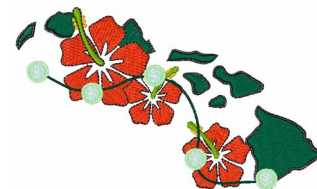

Name: Hawaiian Flowers Machine Embroidery Design

SKU: WD02-JLA002876A

Brand: Windmill Designs

Unique Colors: 13 (11 color Stops)

Unique Colors

	Color Name (Color Code)	Manufacturer - Type
	Super White (1001) [No Color Selected]	madeira - rayon
	Dusty Lilac (1263) [No Color Selected]	madeira - rayon
	Crocus (286)	Exquisite - Polyester 1000m

Complete Color Sequence

#		Color Name (Color Code)	Manufacturer - Type
1		Super White (1001) [No Color Selected]	madeira - rayon
2		Super White (1001) [No Color Selected]	madeira - rayon
3		Crocus (286)	Exquisite - Polyester 1000m