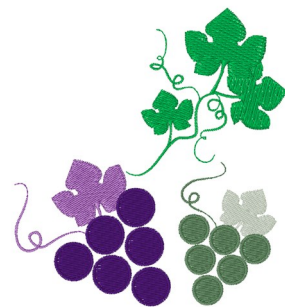

Name: Grape Vine Machine Embroidery Design

SKU: WD02-JLA002873A

Brand: Windmill Designs

Unique Colors: 13 (5 color Stops)

Unique Colors

	Color Name (Color Code)	Manufacturer - Type
	Super White (1001) [No Color Selected]	madeira - rayon
	Dusty Lilac (1263) [No Color Selected]	madeira - rayon
	Crocus (286)	Exquisite - Polyester 1000m

Complete Color Sequence

#		Color Name (Color Code)	Manufacturer - Type
1		Super White (1001) [No Color Selected]	madeira - rayon
2		Super White (1001) [No Color Selected]	madeira - rayon
3		Crocus (286)	Exquisite - Polyester 1000m