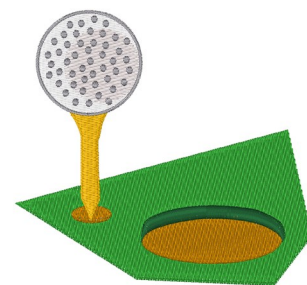

**Name:** Golf Ball Machine Embroidery Design

**SKU:** WD02-JLA002872A

**Brand:** Windmill Designs

**Unique Colors:** 13 (7 color Stops)

## Unique Colors

	<b>Color Name (Color Code)</b>	<b>Manufacturer - Type</b>
	Super White (1001) [No Color Selected]	madeira - rayon
	Dusty Lilac (1263) [No Color Selected]	madeira - rayon
	Crocus (286)	Exquisite - Polyester 1000m

# Complete Color Sequence

#		Color Name (Color Code)	Manufacturer - Type
1		Super White (1001) [No Color Selected]	madeira - rayon
2		Super White (1001) [No Color Selected]	madeira - rayon
3		Crocus (286)	Exquisite - Polyester 1000m