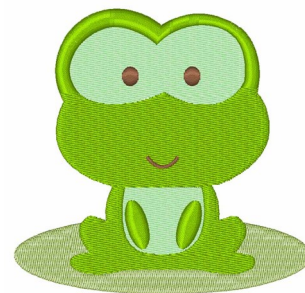

Name: Green Frog Machine Embroidery Design

SKU: WD02-JLA002862A

Brand: Windmill Designs

Unique Colors: 13 (5 color Stops)

Unique Colors

	Color Name (Color Code)	Manufacturer - Type
	Super White (1001) [No Color Selected]	madeira - rayon
	Dusty Lilac (1263) [No Color Selected]	madeira - rayon
	Crocus (286)	Exquisite - Polyester 1000m