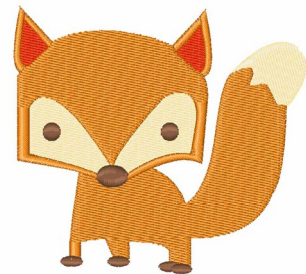

Name: Sly Fox

SKU: WD02-JLA002861C

Brand: Windmill Designs

Unique Colors: 13 (4 color Stops)

Unique Colors

	Color Name (Color Code)	Manufacturer - Type
	Super White (1001) [No Color Selected]	madeira - rayon
	Dusty Lilac (1263) [No Color Selected]	madeira - rayon
	Crocus (286)	Exquisite - Polyester 1000m

Complete Color Sequence

#		Color Name (Color Code)	Manufacturer - Type
1		Super White (1001) [No Color Selected]	madeira - rayon
2		Super White (1001) [No Color Selected]	madeira - rayon
3		Crocus (286)	Exquisite - Polyester 1000m